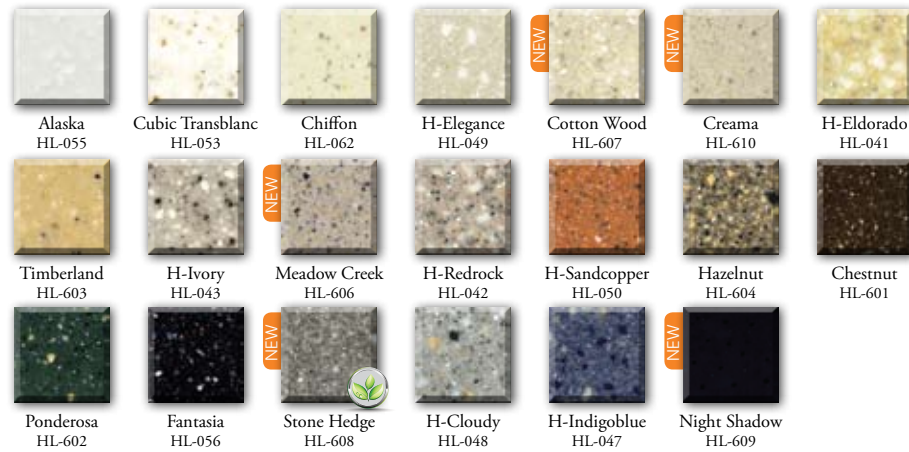

Classics

This collection brings you endless design possibilities with a wide variety of color combinations, textures and hues – inspired by the wonder of nature.

SOLO

DUO

TRIO

CONSTELLATION

PALAZZO

Products made with pre-consumer recycled chip content

Colors are representative and may vary slightly from the actual product.