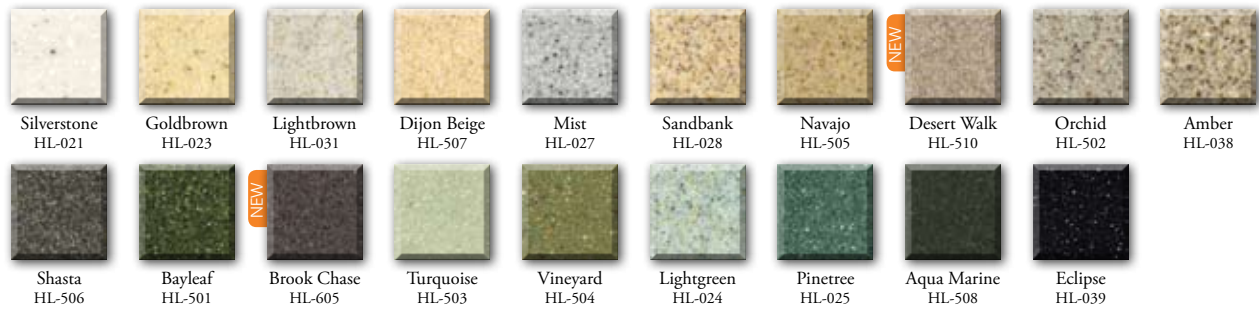

Classics

This collection brings you endless design possibilities with a wide variety of color combinations, textures and hues – inspired by the wonder of nature.

SOLO

DUO

TRIO

CONSTELLATION

PALAZZO

Products made with pre-consumer recycled chip content

Colors are representative and may vary slightly from the actual product.